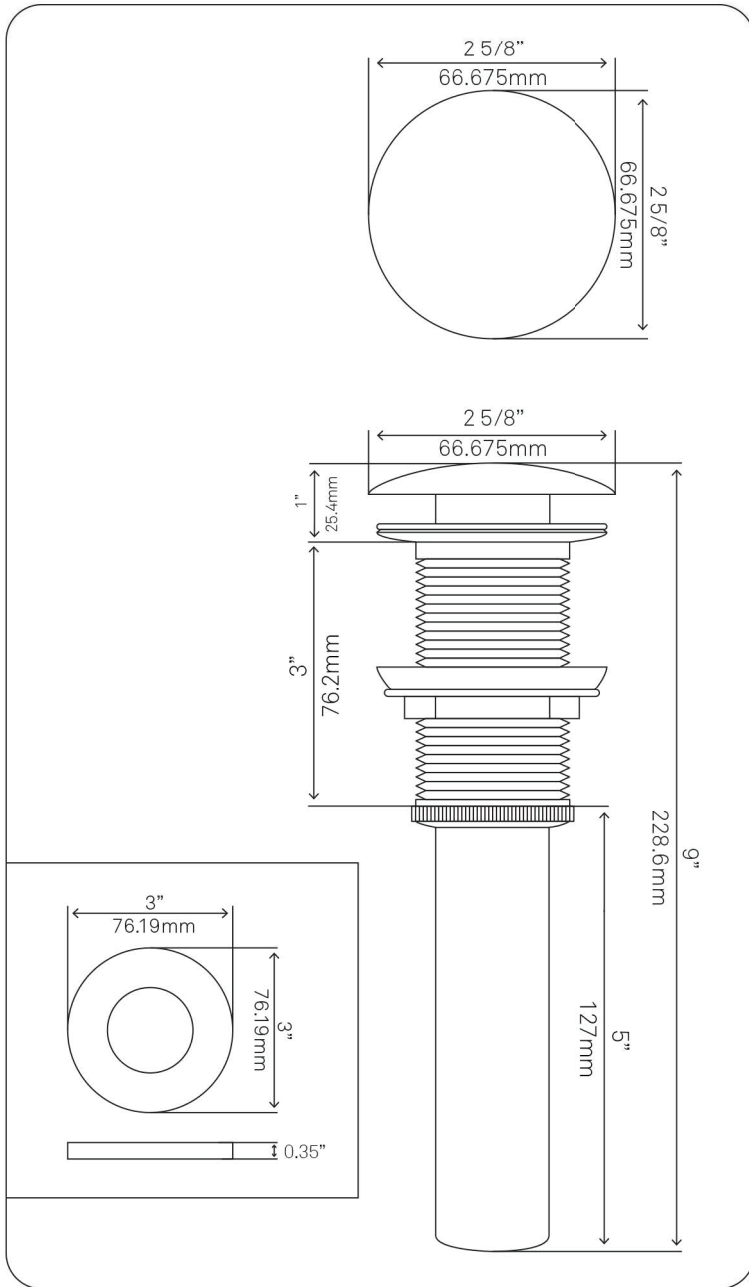

NOTES

Novatto reserves the right (1) to make changes in specifications and materials, and (2) to change or discontinue models, both without notice or obligation. Dimensions are for reference only, see www.NovattoInc.com for finish options and product availability.

Novatto Inc
TOLL FREE 844.404.4242
www.NovattoInc.com