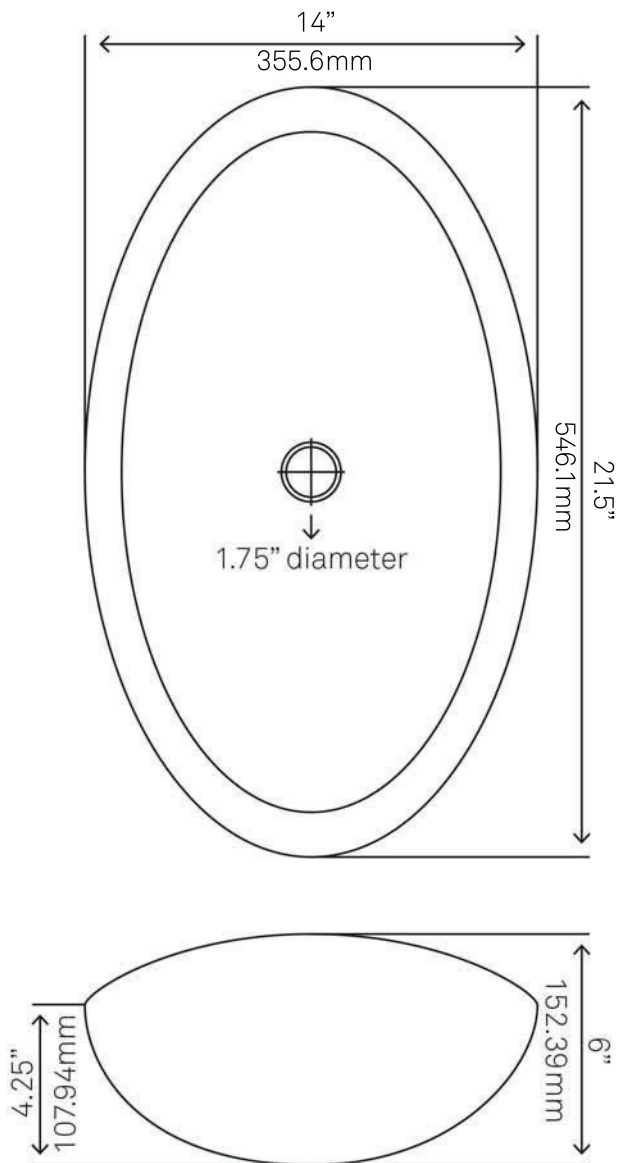

**TIS-324G BIGIO**  
**Clear Grey Vessel Sink**

Requested By: \_\_\_\_\_

Specific Features: \_\_\_\_\_

**STANDARD SPECIFICATIONS:**

- Oval slipper clear grey glass vessel
- Made with high tempered glass
- Scratch resistant and non-porous
- Designed for above counter installation
- Standard U.S. plumbing connections
- 1.75-inch drain opening
- No overflow

**STANDARD SPECIFICATIONS:**

- Clicker pop-up vessel sink drain and mounting ring
- Chrome finish
- Solid brass construction
- Includes rubber seals and fastener for installation
- 9-inches total pop-up length
- Fits any standard 1.75-inch drain opening
- cUPC